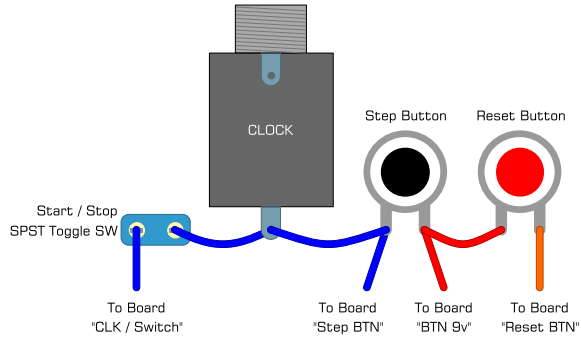

## CLOCK & Step/Reset Buttons

## Step "n" - Tune/Mute/LED